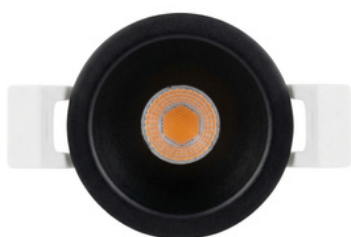

LED DECO MINI FRAME31

LED BULB DECO MINI FRAME31

» Installation Diameter: 44 mm | Installation Depth: 52 mm

Variant	Art.Nr.	EUR
● Black	V804051N0B	5,90 €
○ White	V804051N0W	5,90 €